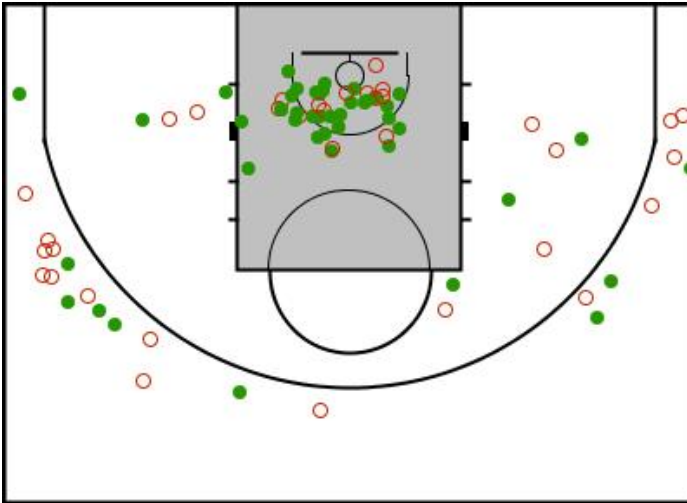

CBL 2016-2017

EKOL LOJİSTİK vs TEKSAN

Game no. 11607/10
İstanbul
Dudullu Well Club Spor Kompleksi

27.11.2016 15:10
(Local time)

Shot chart

102 - 47

(27-15, 27-12, 20-9, 28-11)

EKOL LOJİSTİK