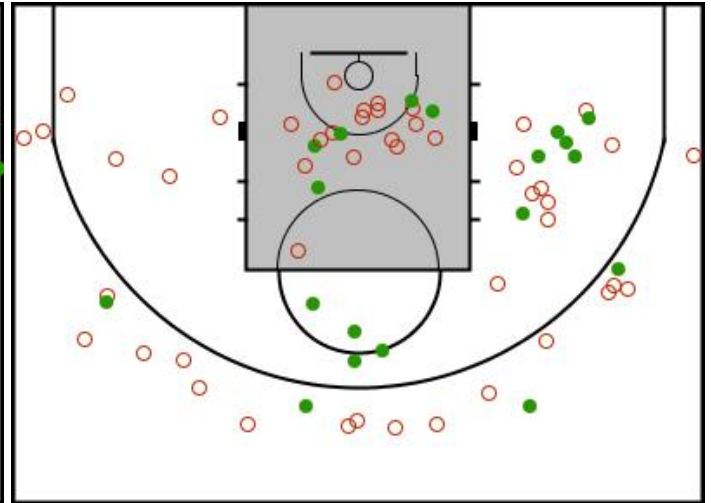

CBL 2016-2017

EKOL LOJİSTİK vs TEKSAN

Game no. 11607/10
İstanbul
Dudullu Well Club Spor Kompleksi

27.11.2016 15:10
(Local time)

Shot chart

102 - 47

(27-15, 27-12, 20-9, 28-11)

TEKSAN