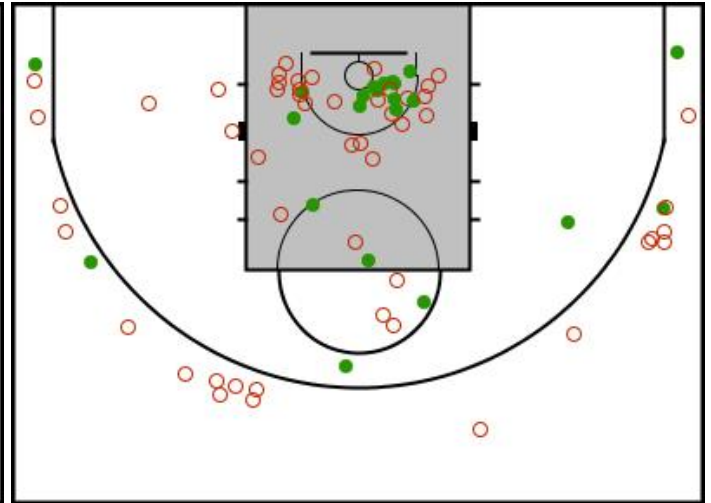

Game no. 11607/23
 Istanbul
 Fatih Spor Kompleksi

04.12.2016 12:00
 (Local time)

Shot chart

55 - 52

(15-18, 11-12, 18-13, 11-9)

UNILEVER

LG ELECTRONICS

UNILEVER