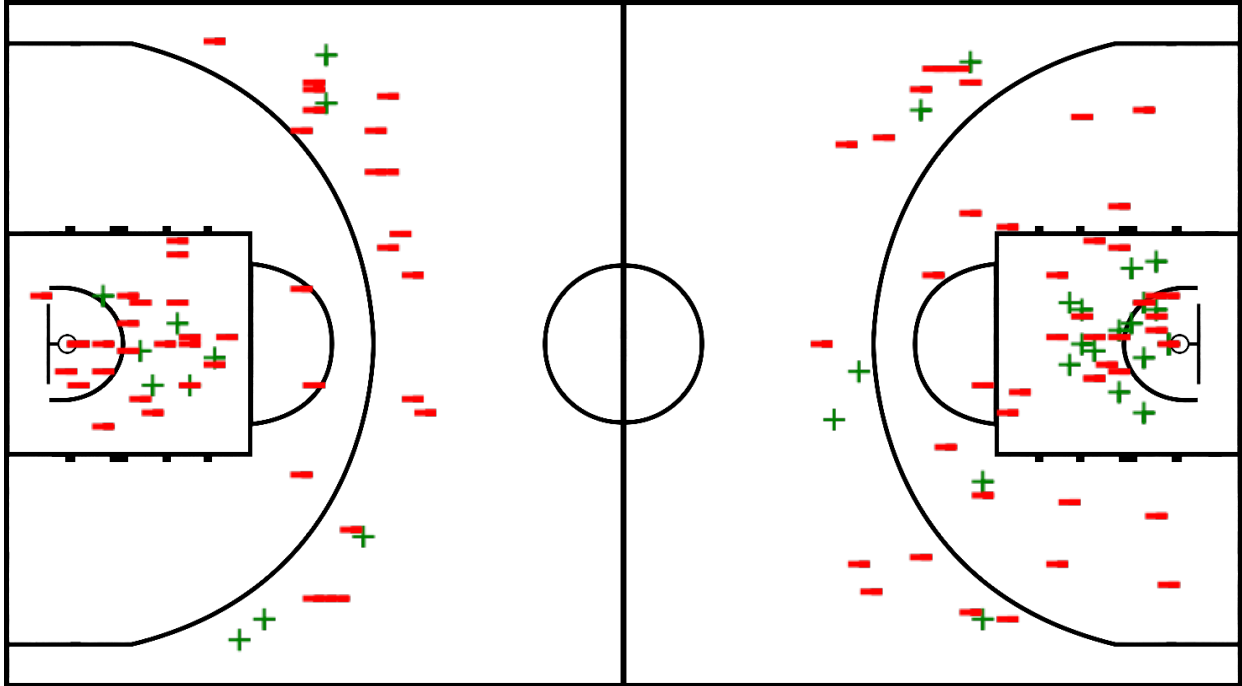

GEO CBL 2018-2019

Kasimpasa Spor Salonu, Sat 16 Feb 2019 Start time: 13:40

Shot Chart

Game No.: 3848141

Attendance: 10

ETI GIDA 30 – 57 MERCEDES BENZ TURK

(11-6, 6-13, 12-21, 1-17)

Game Duration: 01:19

Report Generated: Sat 16 Feb 2019 15:09

Scoring by 5 Minute intervals

	Q1		Q2		Q3		Q4	
ETI	8	11	14	17	20	29	30	30
MER	6	6	13	19	26	40	45	57

Players => All FG Types => All; Results => All;

Players => All FG Types => All; Results => All;

ETI GIDA

MERCEDES BENZ TURK

ETI GIDA	M/A	%
Field Goals	11/57	19
2 Points	6/34	18
3 Points	5/23	22
Free Throws	3/9	33

MERCEDES BENZ TURK	M/A	%
Field Goals	24/69	35
2 Points	19/51	37
3 Points	5/18	28
Free Throws	4/10	40