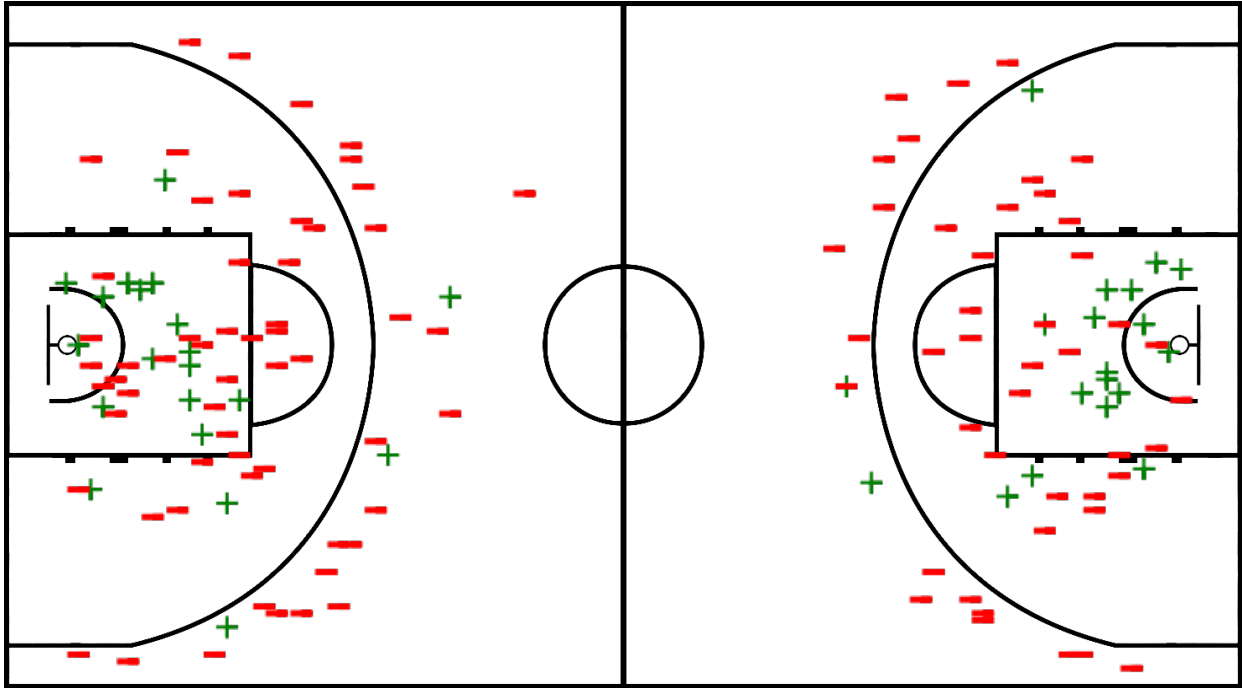

GEO CBL 2018-2019

Kasimpasa Spor Salonu, Sat 23 Mar 2019 Start time: 12:00

Shot Chart

Game No.: 3920925

Attendance: 25

Game Duration: 01:33

Report Generated: Sat 23 Mar 2019 13:40

ANADOLU HAYAT EMEKLILIK 61 – 57 YILPORT HOLDING

(22-11, 14-15, 11-11, 14-20)

Scoring by 5 Minute intervals

	Q1		Q2		Q3		Q4	
AHE	9	22	24	36	42	47	53	61
YIP	5	11	20	26	28	37	45	57

Players => All FG Types => All; Results => All;

Players => All FG Types => All; Results => All;

ANADOLU HAYAT EMEKLILIK

YILPORT HOLDING

ANADOLU HAYAT EMEKLILIK	M/A	%
Field Goals	22/80	28
2 Points	19/56	34
3 Points	3/24	12
Free Throws	14/26	54

YILPORT HOLDING	M/A	%
Field Goals	19/65	29
2 Points	17/44	39
3 Points	2/21	10
Free Throws	17/27	63