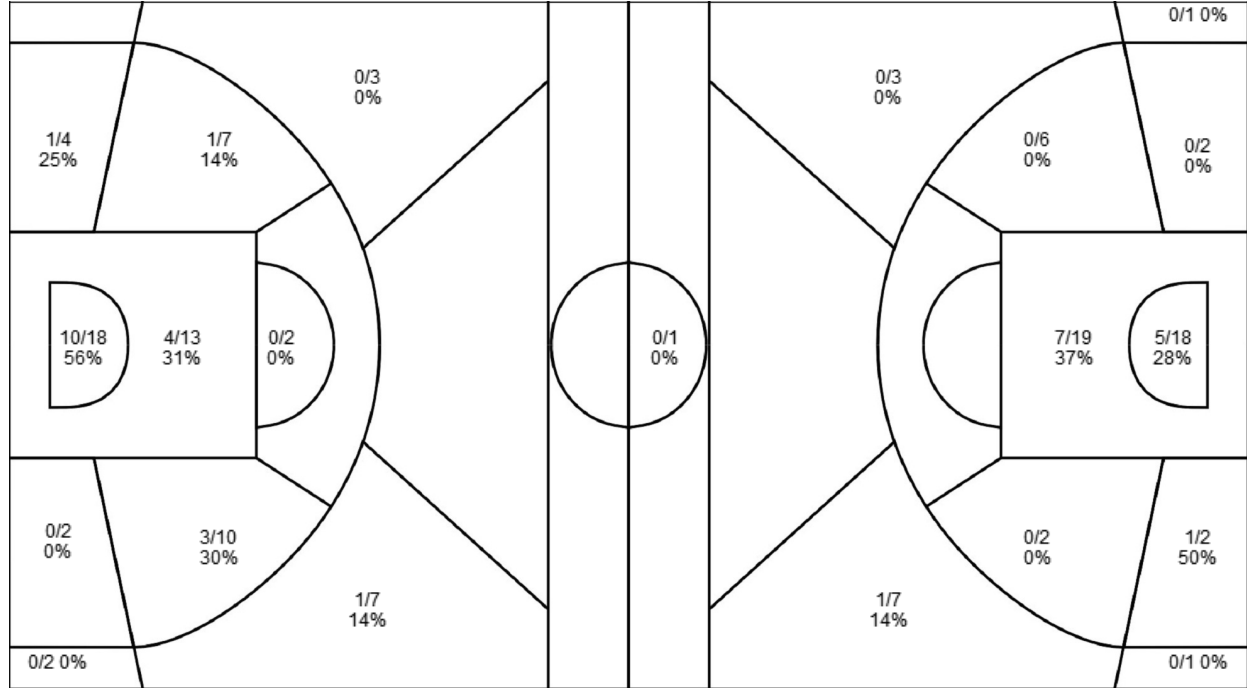

ŞİŞECAM 45 – 35 TURKIYE FINANS
(6-9, 13-2, 17-10, 9-14)

Crew Chief: ÇETİN ALKAN (TUR) Umpire(s): TARIK ARAS (TUR)

Scoring by 5 Minute intervals

	Q1		Q2		Q3		Q4	
SIC	2	6	13	19	28	36	41	45
TFI	3	9	9	11	15	21	24	35

Players => All; FG Types => All; Results => All;

Players => All; FG Types => All; Results => All;

ŞİŞECAM

TURKIYE FINANS

ŞİŞECAM	M/A	%
Field Goals	20/68	29
2 Points	19/56	34
3 Points	1/12	8
Free Throws	4/11	36

TURKIYE FINANS	M/A	%
Field Goals	14/62	23
2 Points	13/49	27
3 Points	1/13	8
Free Throws	6/12	50