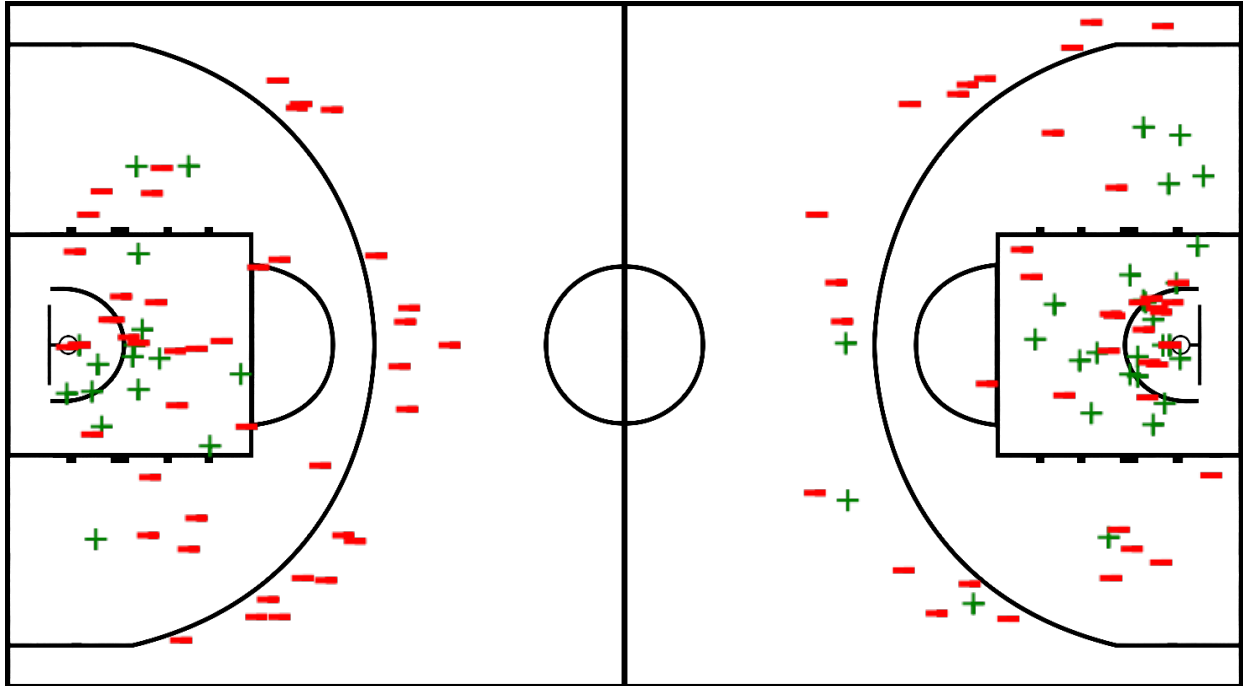

SAHİBİNDEN.COM 36 – 64 TEB
(13-16, 13-11, 6-21, 4-16)

Crew Chief: KEREM YILMAZ (TUR) Umpire(s): MUHARREM CAN YILMAZ (TUR)

		Q1		Q2		Q3		Q4	
Scoring by 5 Minute intervals	SHC	8	13	20	26	30	32	35	36
	TEB	6	16	22	27	37	48	52	64

Players => All FG Types => All; Results => All;

Players => All FG Types => All; Results => All;

SAHİBİNDEN.COM

TEB

SAHİBİNDEN.COM	M/A	%
Field Goals	16/63	25
2 Points	16/45	36
3 Points	0/18	0
Free Throws	4/10	40

TEB	M/A	%
Field Goals	28/72	39
2 Points	25/54	46
3 Points	3/18	17
Free Throws	5/9	56