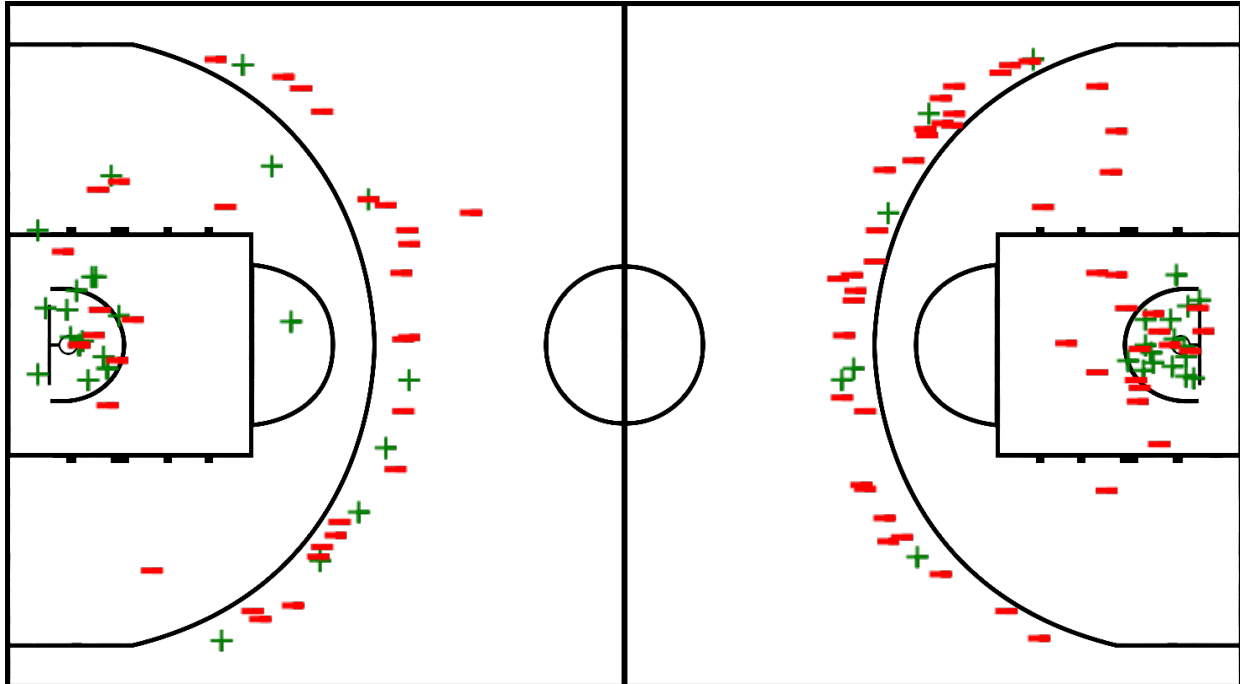

DELOITTE 67 – 62 ARCELIK
(19-16, 17-17, 17-12, 14-17)

Scoring by 5 Minute intervals

	Q1		Q2		Q3		Q4	
DEL	7	19	26	36	44	53	58	67
ARC	8	16	24	33	35	45	56	62

Players => All FG Types => All; Results => All;

Players => All FG Types => All; Results => All;

DELOITTE

ARCELIK

DELOITTE	M/A	%
Field Goals	26/59	44
2 Points	19/31	61
3 Points	7/28	25
Free Throws	8/14	57

ARCELIK	M/A	%
Field Goals	22/72	31
2 Points	16/37	43
3 Points	6/35	17
Free Throws	12/27	44