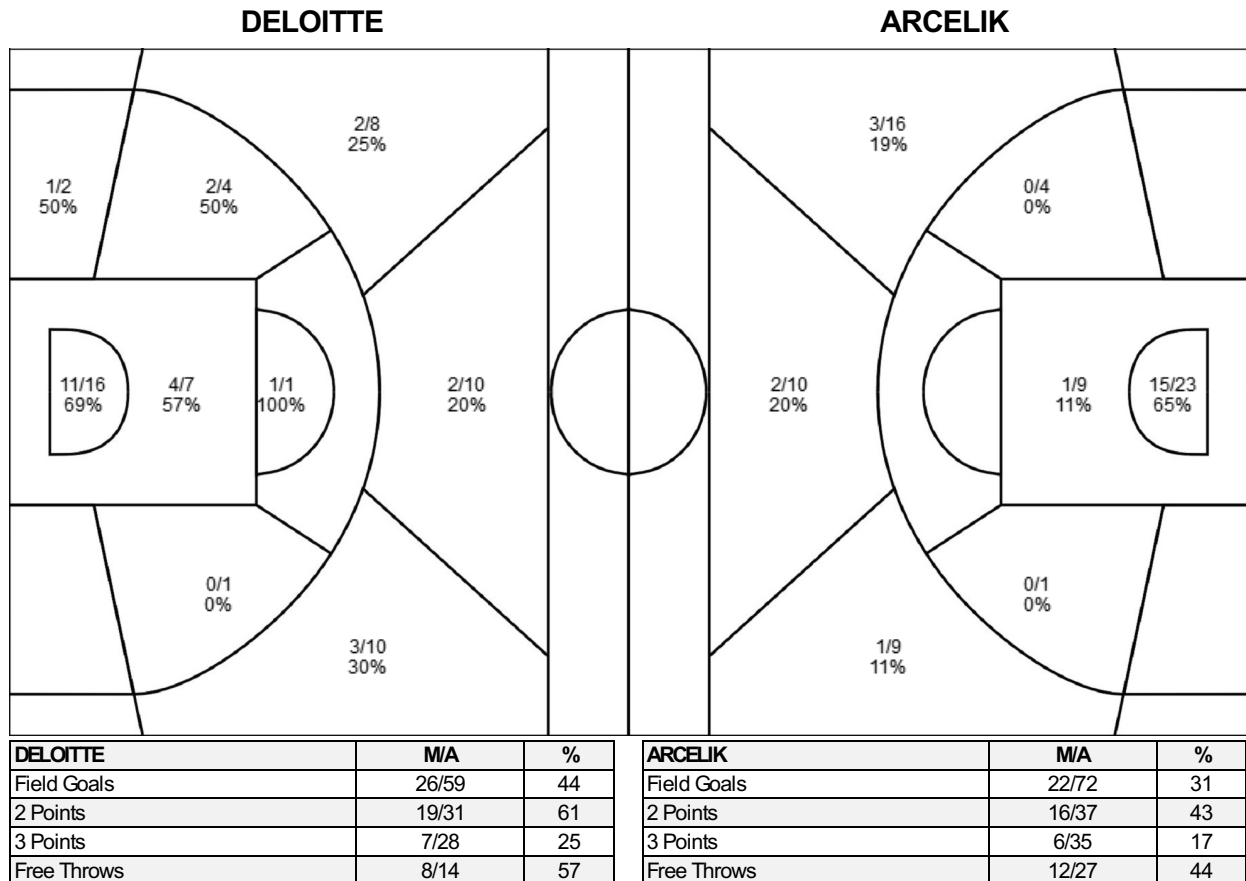

DELOITTE 67 – 62 ARCELIK
(19-16, 17-17, 17-12, 14-17)

Scoring by 5 Minute intervals

	Q1		Q2		Q3		Q4	
DEL	7	19	26	36	44	53	58	67
ARC	8	16	24	33	35	45	56	62

Players => All; FG Types => All; Results => All;

Players => All; FG Types => All; Results => All;