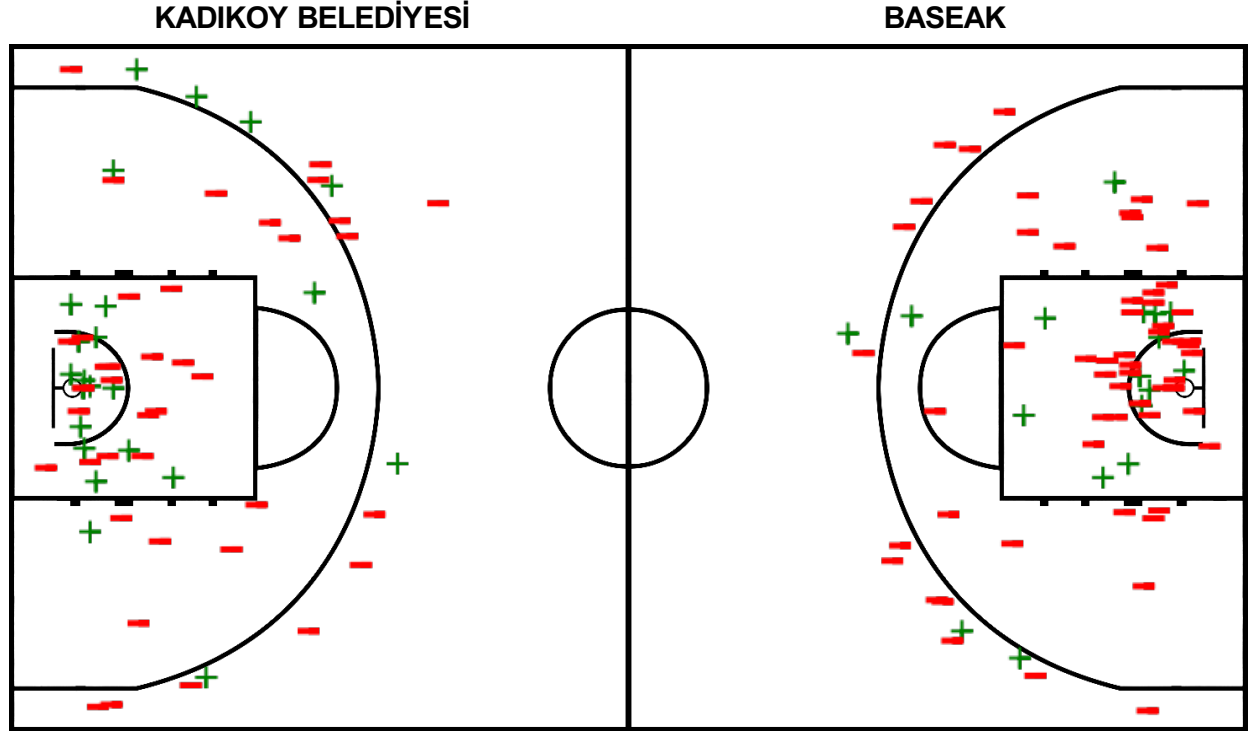

Scoring by 5 Minute intervals

	Q1		Q2		Q3		Q4	
KAB	9	18	21	29	38	47	55	61
BSK	7	7	13	15	21	25	32	39

Players => All FG Types => All; Results => All;

Players => All FG Types => All; Results => All;

KADIKOY BELEDİYESİ	M/A	%
Field Goals	24/64	38
2 Points	18/46	39
3 Points	6/18	33
Free Throws	7/14	50

BASEAK	M/A	%
Field Goals	17/75	23
2 Points	14/59	24
3 Points	3/16	19
Free Throws	2/12	17