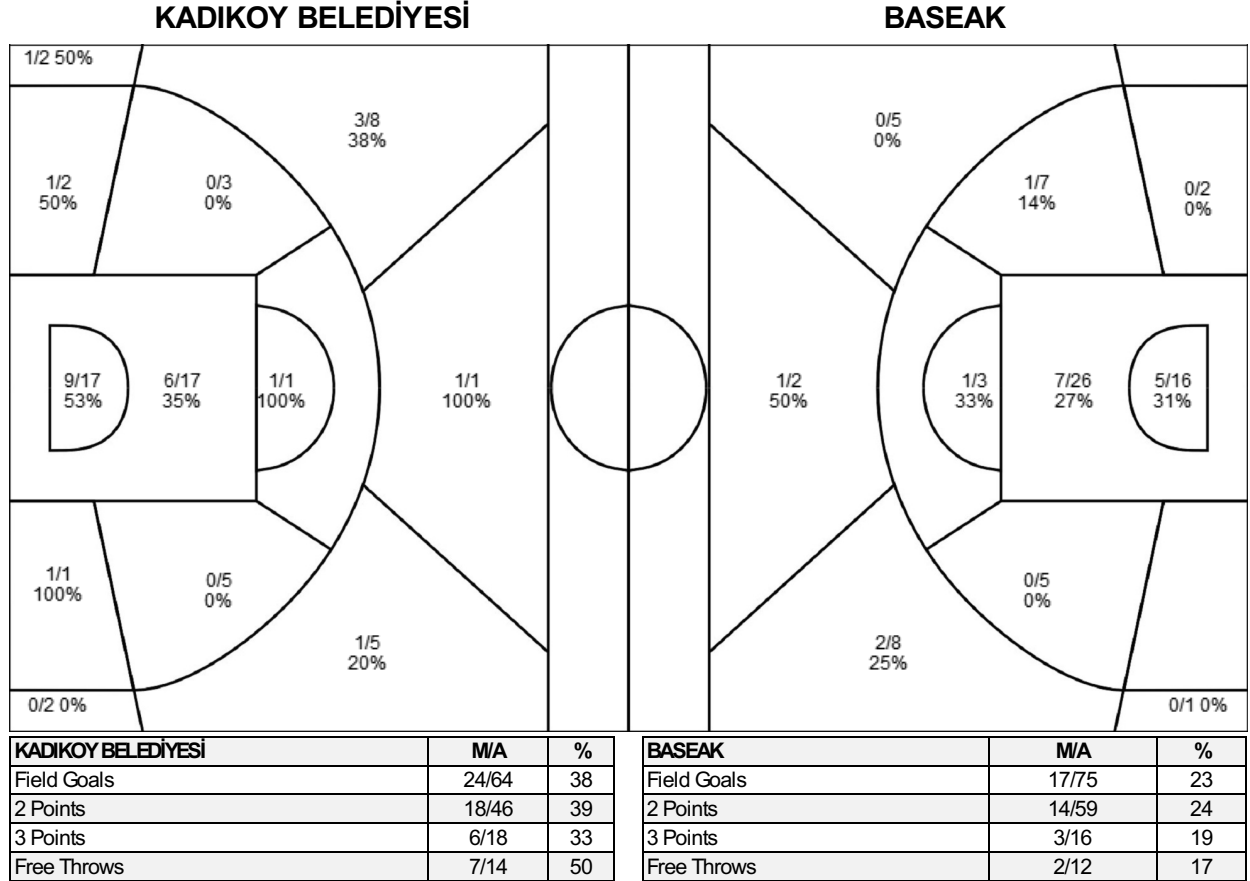

Scoring by 5 Minute intervals

	Q1		Q2		Q3		Q4	
KAB	9	18	21	29	38	47	55	61
BSK	7	7	13	15	21	25	32	39

Players => All; FG Types => All; Results => All;

Players => All; FG Types => All; Results => All;