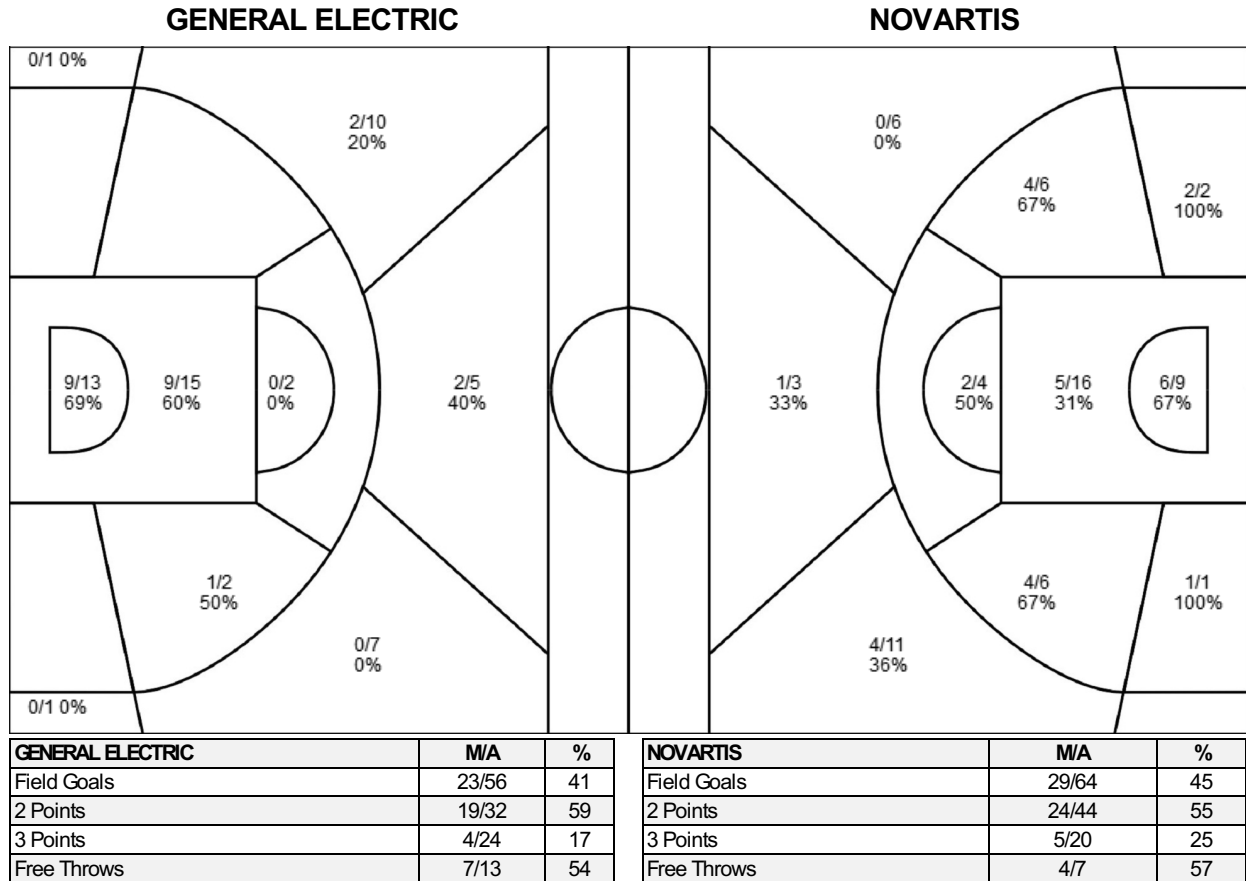

GENERAL ELECTRIC 57 – 67 NOVARTIS
(17-13, 13-22, 22-9, 5-23)

Crew Chief: SAVET FIRAT SAVAŞ (TUR) Umpire(s): UĞUR CECO (TUR)

Scoring by 5 Minute intervals

	Q1		Q2		Q3		Q4	
GEN	10	17	19	30	42	52	57	57
NOV	6	13	26	35	39	44	54	67

Players => All; FG Types => All; Results => All;

Players => All; FG Types => All; Results => All;