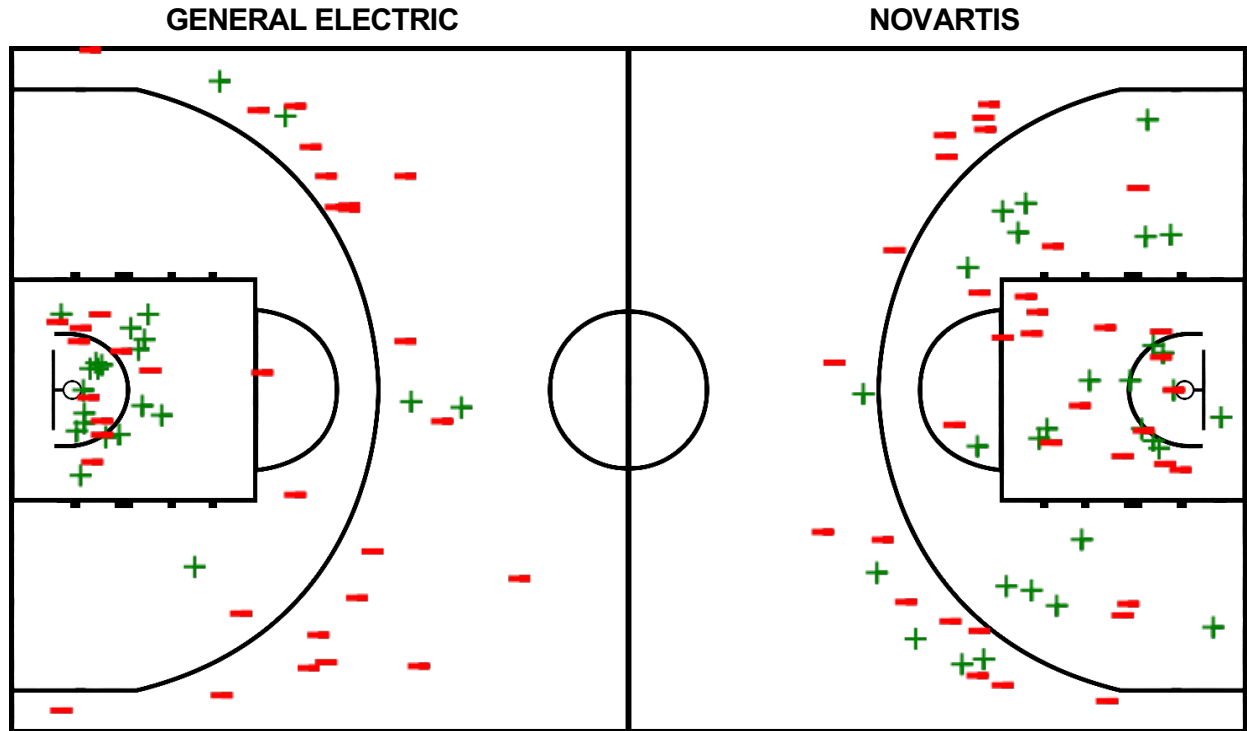

GENERAL ELECTRIC 57 – 67 NOVARTIS
(17-13, 13-22, 22-9, 5-23)

Crew Chief: SAVET FIRAT SAVAŞ (TUR) Umpire(s): UĞUR CECO (TUR)

Scoring by 5 Minute intervals

	Q1		Q2		Q3		Q4	
GEN	10	17	19	30	42	52	57	57
NOV	6	13	26	35	39	44	54	67

Players => All FG Types => All; Results => All;

Players => All FG Types => All; Results => All;

GENERAL ELECTRIC	M/A	%
Field Goals	23/56	41
2 Points	19/32	59
3 Points	4/24	17
Free Throws	7/13	54

NOVARTIS	M/A	%
Field Goals	29/64	45
2 Points	24/44	55
3 Points	5/20	25
Free Throws	4/7	57