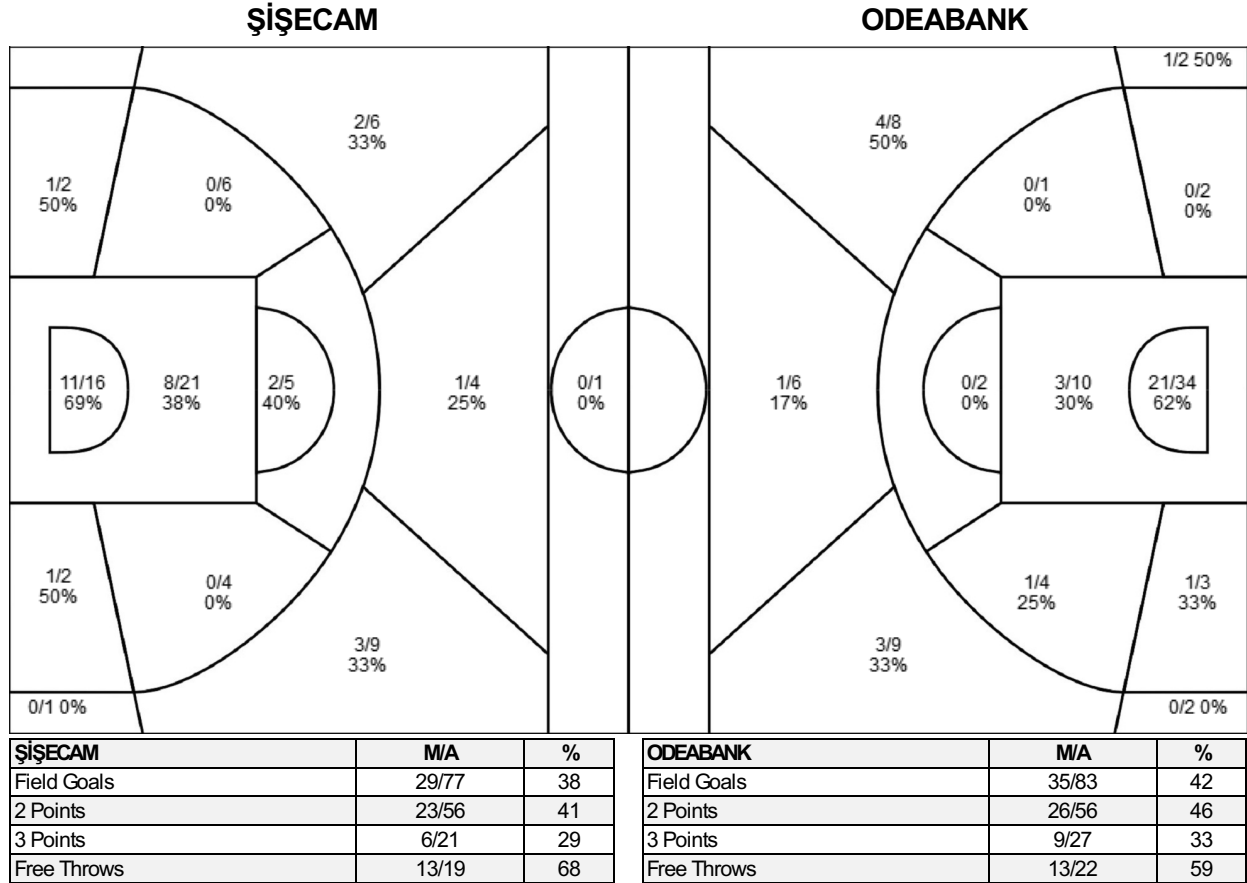

ŞİŞECAM 77 – 92 ODEABANK
(30-17, 15-23, 11-25, 21-27)

Crew Chief: BURAK ERKAN (TUR) Umpire(s): BARIŞ ŞENSOY (TUR)

Scoring by 5 Minute intervals

	Q1		Q2		Q3		Q4	
SİC	13	30	35	45	49	56	63	77
ODE	12	17	28	40	55	65	78	92

Players => All; FG Types => All; Results => All;

Players => All; FG Types => All; Results => All;