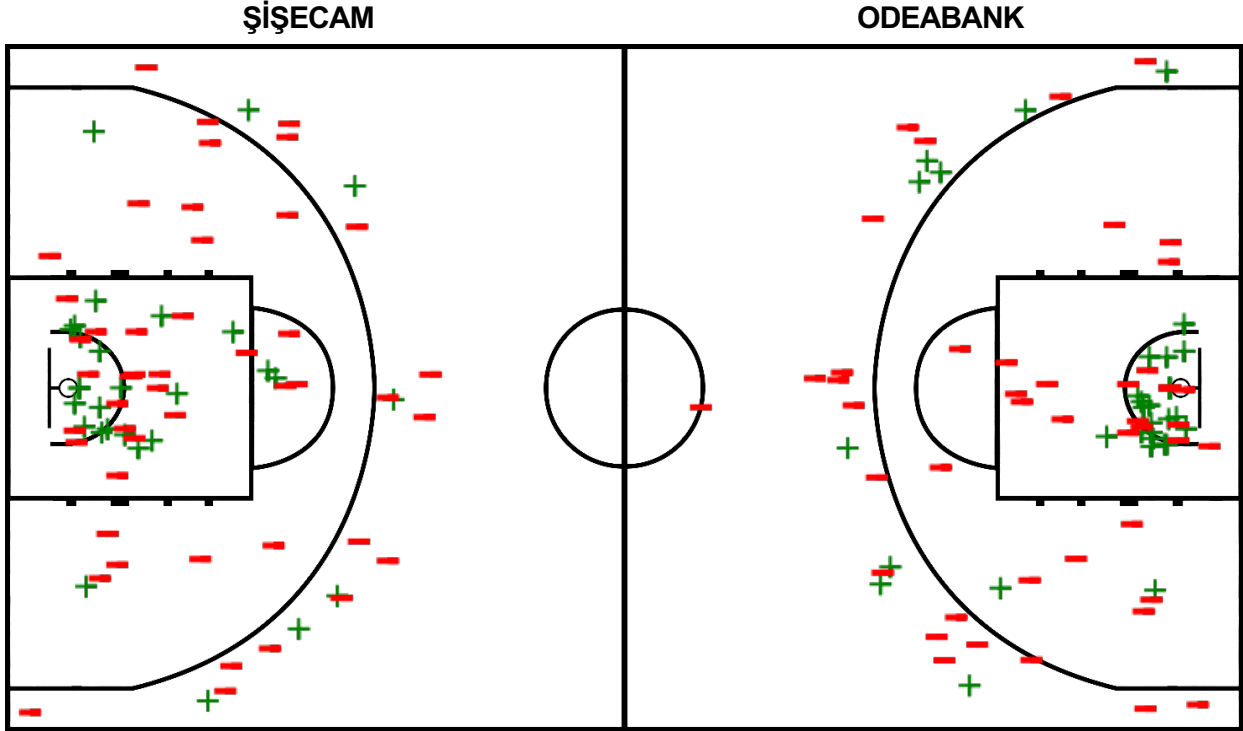

ŞİŞECAM 77 – 92 ODEABANK
(30-17, 15-23, 11-25, 21-27)

Crew Chief: BURAK ERKAN (TUR) Umpire(s): BARIŞ ŞENSOY (TUR)

Scoring by 5 Minute intervals	SIC	Q1		Q2		Q3		Q4	
		13	30	35	45	49	56	63	77
	ODE	12	17	28	40	55	65	78	92

Players => All FG Types => All; Results => All;

Players => All FG Types => All; Results => All;

ŞİŞECAM	M/A	%
Field Goals	29/77	38
2 Points	23/56	41
3 Points	6/21	29
Free Throws	13/19	68

ODEABANK	M/A	%
Field Goals	35/83	42
2 Points	26/56	46
3 Points	9/27	33
Free Throws	13/22	59