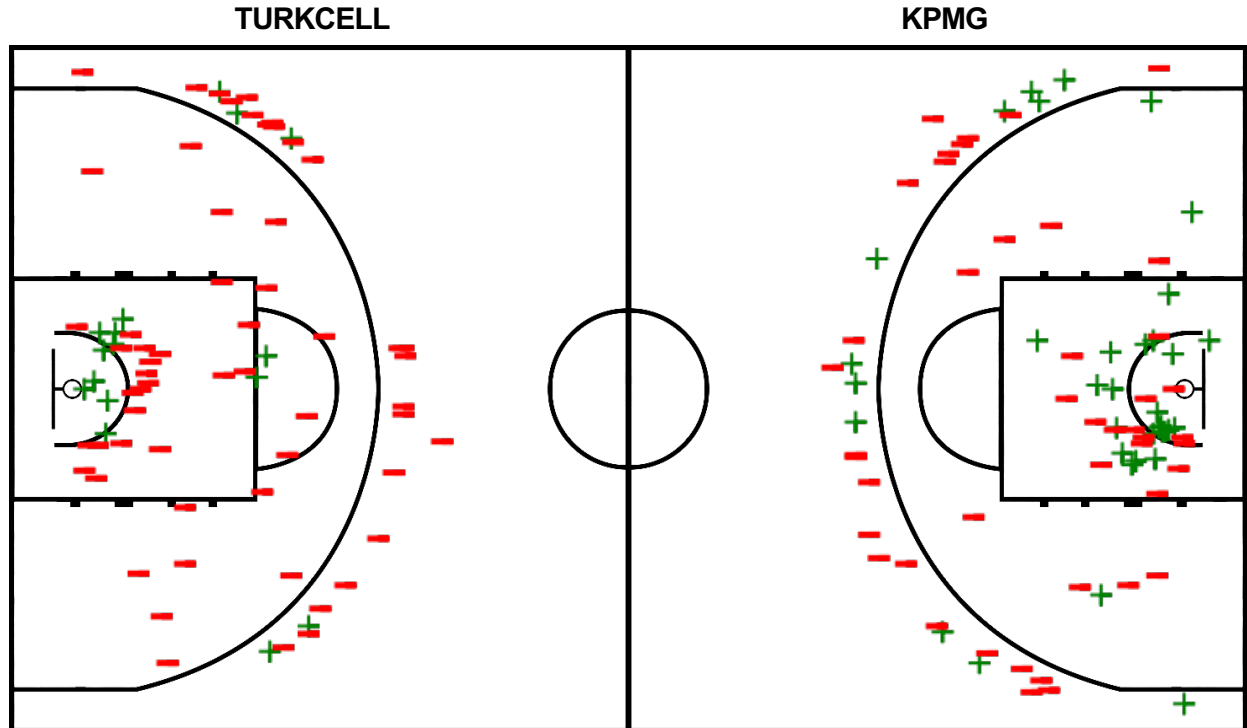

TURKCELL 40 – 89 KPMG
(6-18, 11-20, 9-28, 14-23)

Scoring by 5 Minute intervals

	Q1		Q2		Q3		Q4	
TCE	4	6	8	17	22	26	37	40
KPM	4	18	29	38	54	66	77	89

Players => All FG Types => All ; Results => All ;

Players => All FG Types => All ; Results => All ;

TURKCELL	M/A	%
Field Goals	16/75	21
2 Points	11/47	23
3 Points	5/28	18
Free Throws	3/11	27

KPMG	M/A	%
Field Goals	36/81	44
2 Points	25/48	52
3 Points	11/33	33
Free Throws	6/8	75