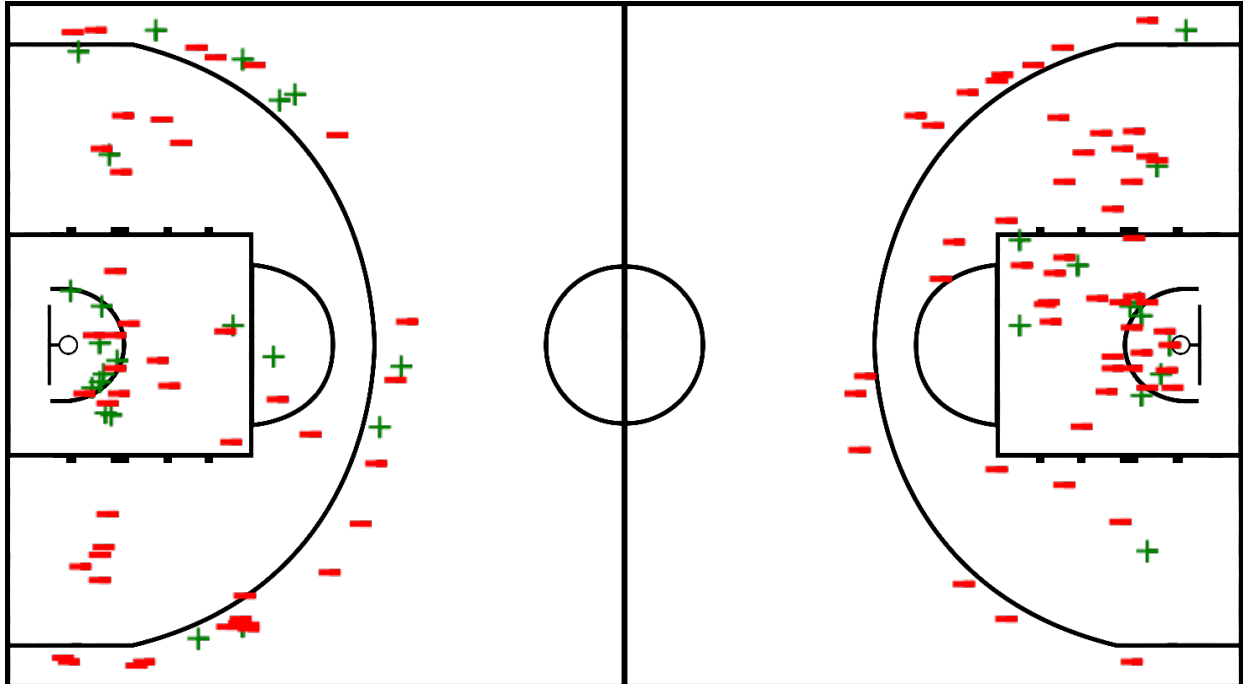

BASF 53 – 30 SnA CONSULTING
(25-1, 4-7, 14-2, 10-20)

Scoring by 5 Minute intervals

	Q1		Q2		Q3		Q4	
BAS	9	25	25	29	37	43	45	53
SNA	1	1	5	8	10	10	18	30

Players => All FG Types => All ; Results => All ;

Players => All FG Types => All ; Results => All ;

BASF

SnA CONSULTING

BASF	M/A	%
Field Goals	21/66	32
2 Points	13/38	34
3 Points	8/28	29
Free Throws	3/4	75

SnA CONSULTING	M/A	%
Field Goals	12/65	18
2 Points	11/50	22
3 Points	1/15	7
Free Throws	5/9	56