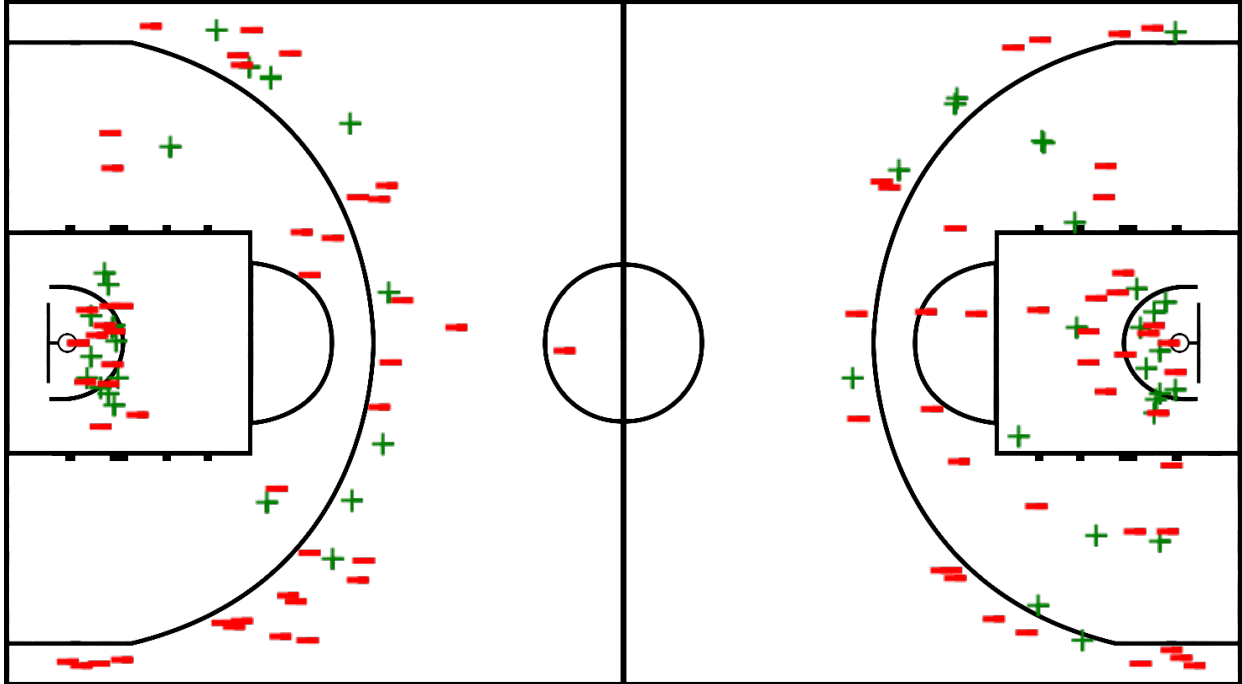

EKOL LOJISTIK 69 – 62 KPMG
(13-20, 20-21, 16-14, 20-7)

Crew Chief: Uygar Kurt (TUR) Umpire(s): Abdullah Ilik (TUR) , Murat Amaç (TUR)

		Q1		Q2		Q3		Q4	
Scoring by 5 Minute intervals	EKO	5	13	21	33	41	49	63	69
	KPM	13	20	29	41	46	55	59	62

Players => All FG Types => All ; Results => All ;

Players => All FG Types => All ; Results => All ;

EKOL LOJISTIK

KPMG

EKOL LOJISTIK	M/A	%
Field Goals	24/70	34
2 Points	15/35	43
3 Points	9/35	26
Free Throws	12/18	67

KPMG	M/A	%
Field Goals	24/66	36
2 Points	18/42	43
3 Points	6/24	25
Free Throws	8/10	80