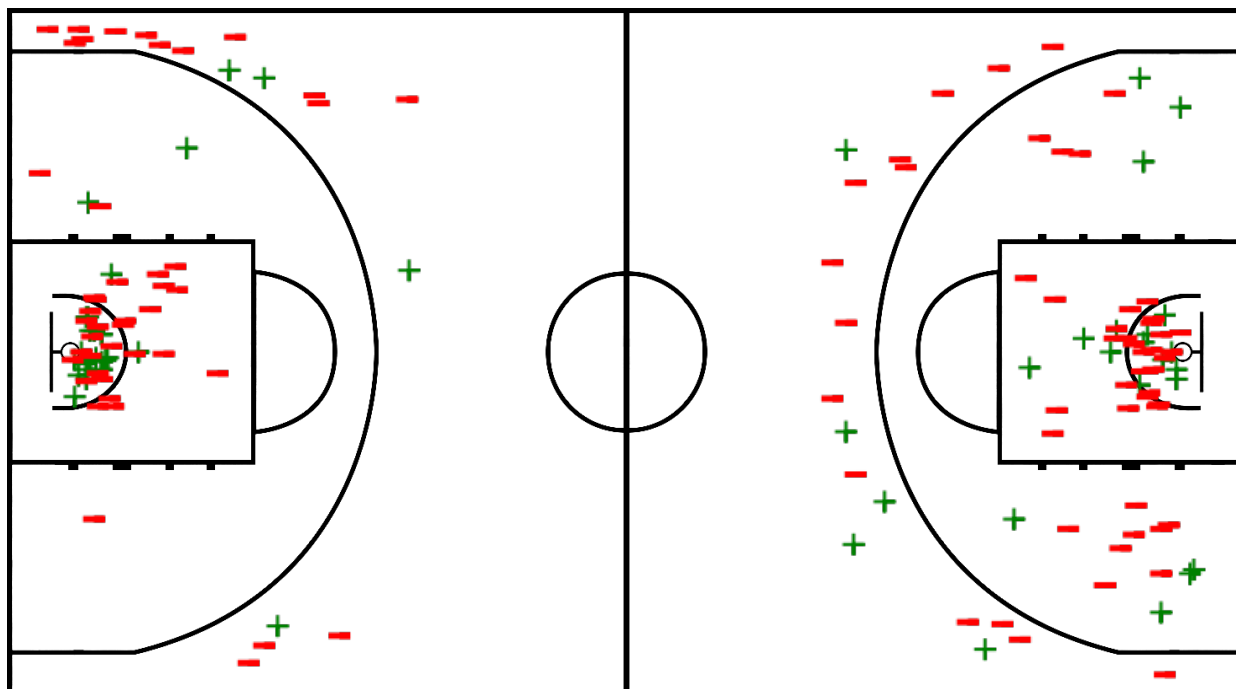

2023

Kasimpasa Spor Salonu, Sun 20 Nov 2022 Start time: 20:15

Shot Chart

Game No.: 4850187

Attendance: 55

Game Duration: 01:25

Report Generated: Sun 20 Nov 2022 22:13

MICHELIN 68 – 62 YAPI KREDİ

(22-12, 16-19, 12-18, 18-13)

Scoring by 5 Minute intervals

	Q1		Q2		Q3		Q4	
MC	14	22	30	38	44	50	58	68
YKB	5	12	21	31	45	49	54	62

Players => All FG Types => All ; Results => All ;

Players => All FG Types => All ; Results => All ;

MICHELIN

YAPI KREDİ