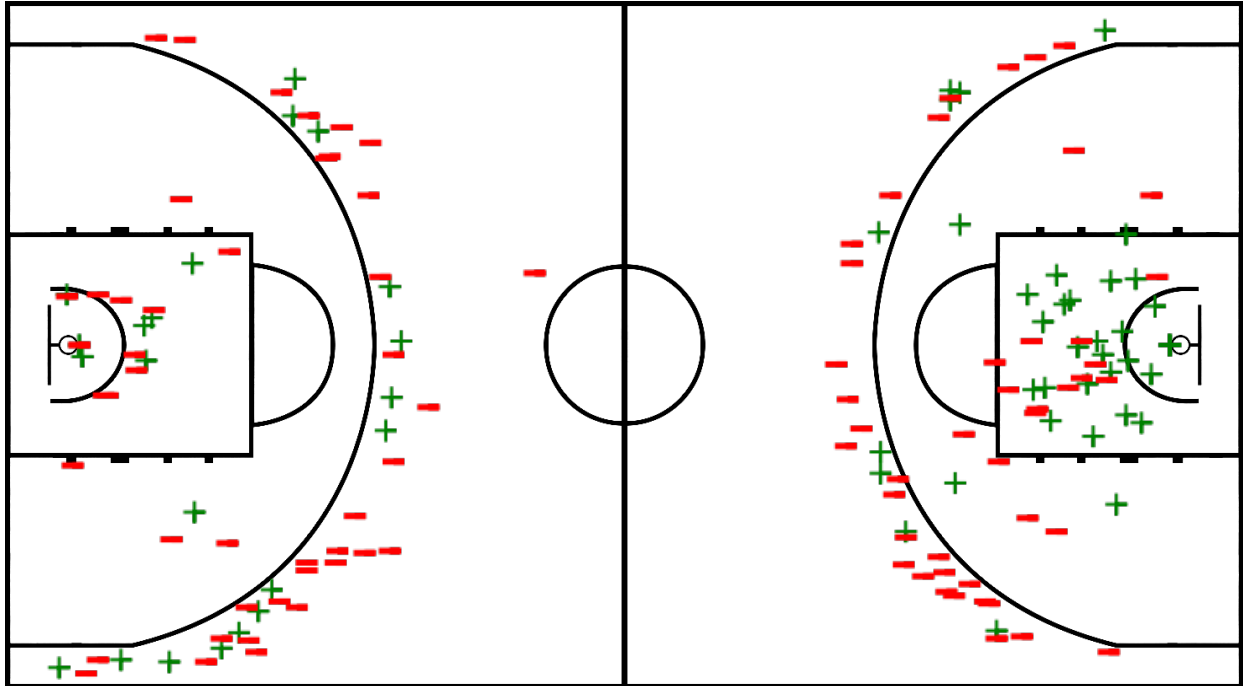

KPMG

FORD OTOSAN

KPMG	M/A	%
Field Goals	23/68	34
2 Points	9/24	38
3 Points	14/44	32
Free Throws	6/11	55

FORD OTOSAN	M/A	%
Field Goals	41/85	48
2 Points	32/49	65
3 Points	9/36	25
Free Throws	11/20	55