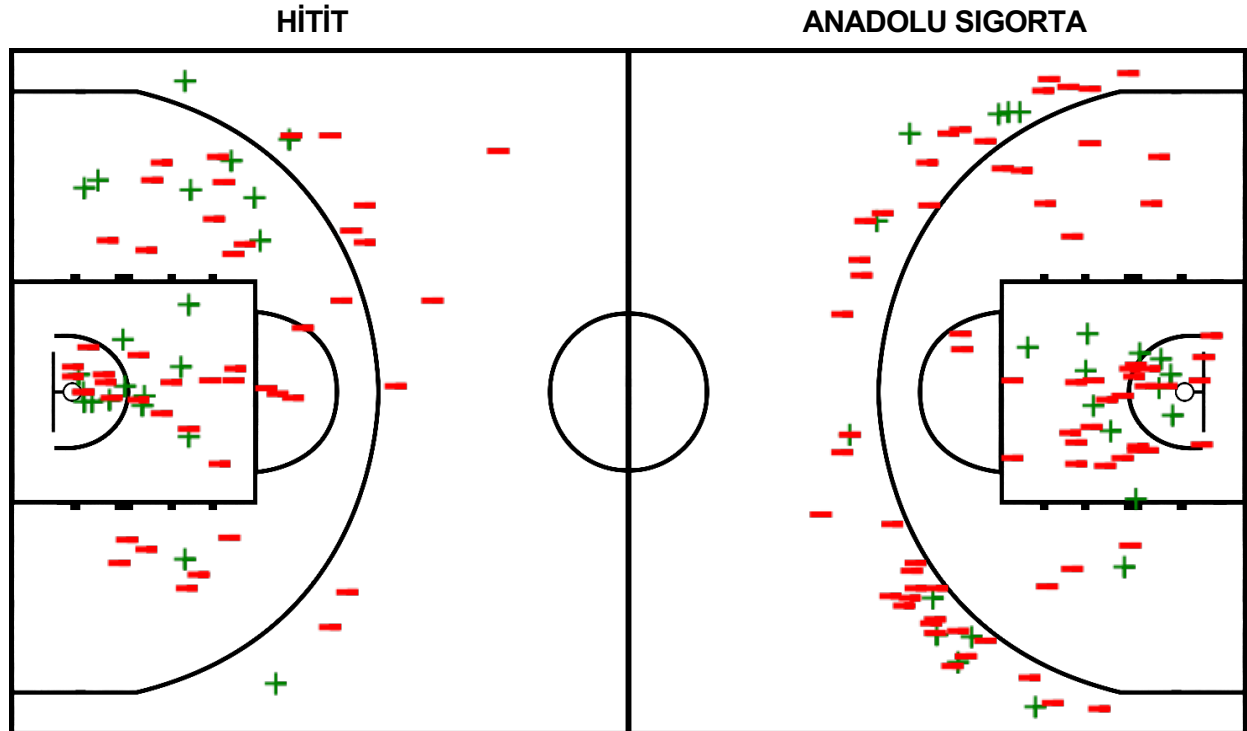

Scoring by 5 Minute intervals

	Q1		Q2		Q3		Q4		OT1
HİT	9	12	18	24	28	35	45	56	56
ANS	5	12	17	27	31	38	46	56	63

Players => All FG Types => All ; Results => All ;

Players => All FG Types => All ; Results => All ;

HİTİT	M/A	%
Field Goals	22/69	32
2 Points	19/56	34
3 Points	3/13	23
Free Throws	9/25	36

ANADOLU SIGORTA	M/A	%
Field Goals	23/97	24
2 Points	12/49	24
3 Points	11/48	23
Free Throws	6/13	46