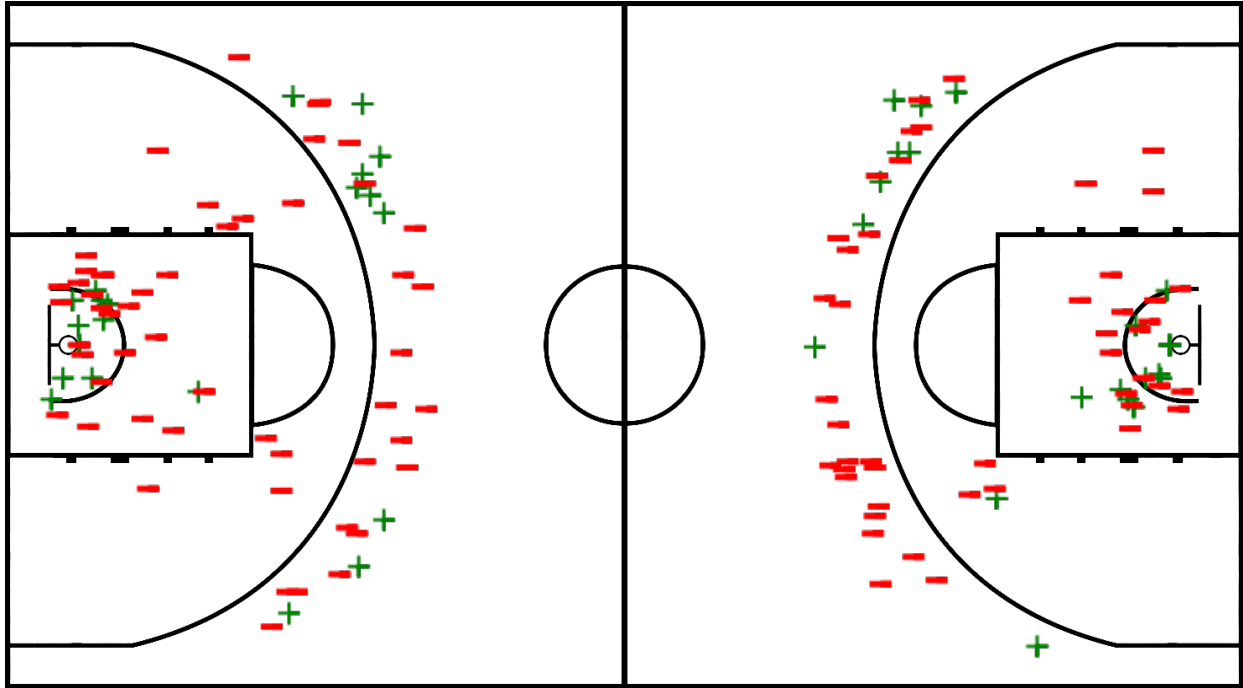

ATA TEKNOLOJİ PLATFORMLARI 59 – 64 MAVİ
(19-10, 19-11, 7-20, 14-23)

Scoring by 5 Minute intervals

	Q1		Q2		Q3		Q4	
ATP	14	19	31	38	44	45	54	59
MAV	5	10	14	21	31	41	52	64

Players => All FG Types => All ; Results => All ;

Players => All FG Types => All ; Results => All ;

ATA TEKNOLOJİ PLATFORMLARI

MAVİ

ATA TEKNOLOJİ PLATFORMLARI	M/A	%
Field Goals	23/76	30
2 Points	13/45	29
3 Points	10/31	32
Free Throws	3/6	50

MAVİ	M/A	%
Field Goals	23/70	33
2 Points	14/36	39
3 Points	9/34	26
Free Throws	9/14	64