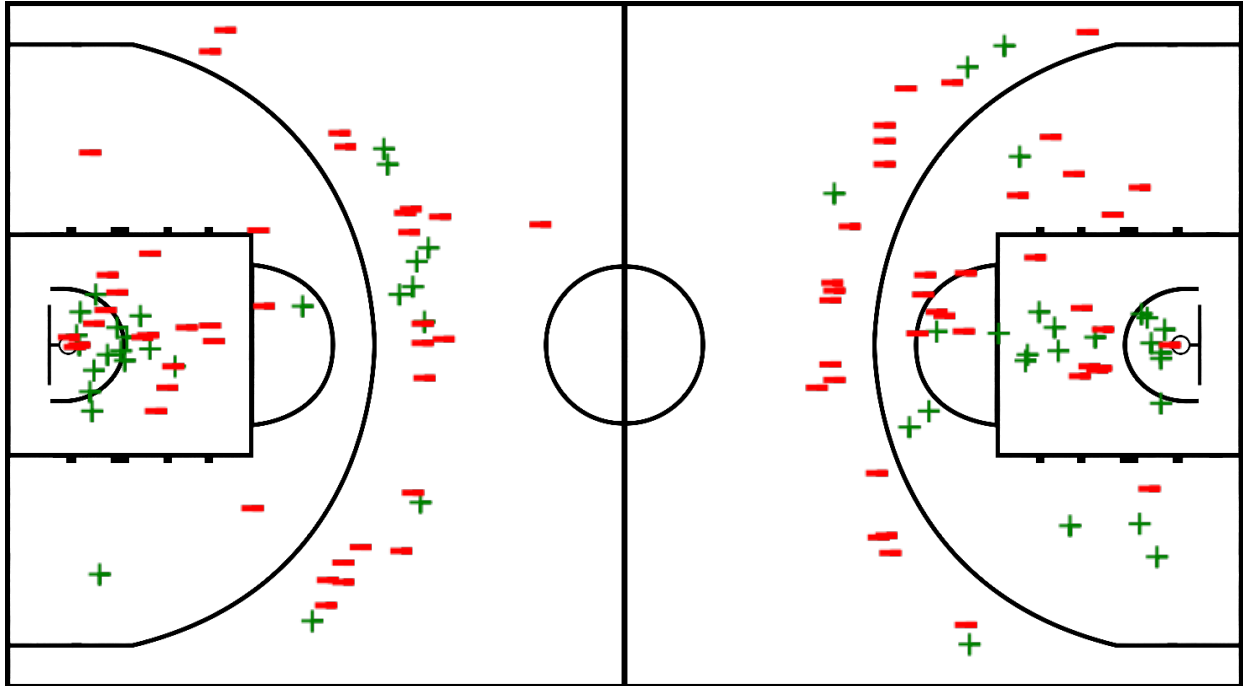

2023-2024

Kasimpasa Spor Salonu, Sat 16 Dec 2023 Start time: 17:00

Shot Chart

YAPI KREDİ 74 – 68 QNB FINANSBANK
(21-11, 21-16, 22-22, 10-19)

Game No.: 4959514

Attendance: 20

Game Duration: 01:40

Report Generated: Sat 16 Dec 2023 18:57

		Q1		Q2		Q3		Q4	
Scoring by 5 Minute intervals	YKB	9	21	30	42	52	64	68	74
	QNB	2	11	15	27	32	49	57	68

Players => All FG Types => All ; Results => All ;

Players => All FG Types => All ; Results => All ;

YAPI KREDİ

QNB FINANSBANK